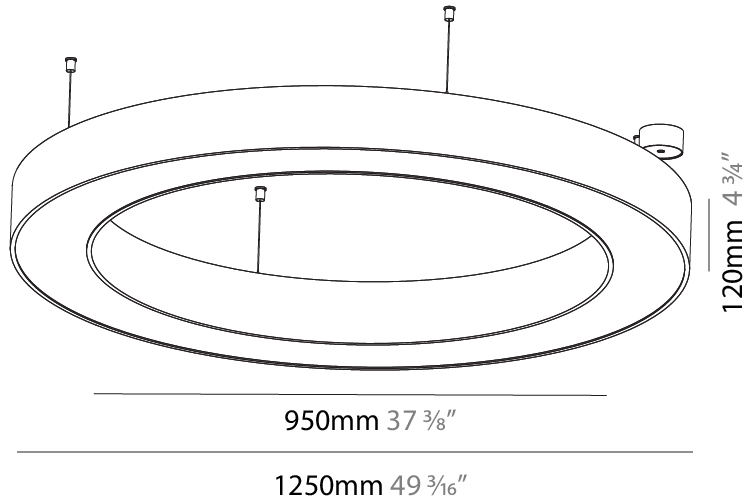

GENERAL

Series: Glorious
Subseries: Glorious
Brand: Prolight
Division: Architectural
Mounting Type: Suspension
Mounting Location: Ceiling
Subcategory: Ambient

PHYSICAL

Shape: Round
Diameter (mm): 1250
Diameter (in): 49 ⁷/₁₆
Height (mm): 120
Height (in): 4 ³/₄
Max. Overall Height (mm): 2120
Max. Overall Height (in): 83 ⁷/₁₆
Light Distribution: Direct / Indirect
Weight (kg): 13.475
Weight (lbs): 29.70
Diffuser: PMMA - Opal or Micro-Prism
Fixture Finish: SSR / BKV / CWI / CRY / HAB / UFT / ITA / RUA / FTG / MYG / LOD / PUS / FRO / FUP / KIA / POP / BLS / SPG / MEY / GOH / GUM / CHC / COM / ABZ / JAG / OBR / MOS / ROR
Fixture Material: Aluminum

ELECTRICAL

Lamp Type: LED (Zhaga Standard)
Input Wattage (W): 90
Total Output Wattage (W): 72 / 57.6 (3500K)
Dimming: Non-Dimming / Phase Dimming (120Vac only) / 0-10V Dimming
Driver Included: Yes
Driver Location: Integrated
Driver Type: Constant Current
Driver Class: Class 2
Input Voltage (V): 120 - 277
Constant Current (MA): 350 / 1200/600 (3500K)

LED

Color Temperature (°K): 3000 / 3500 / 4000
Max. Delivered Lumen (lm): 5540 / 5733 / 5850 Direct / 3830 / 3969 / 4050 Indirect
CRI: >80 CRI
Efficiency (%): 68
Lamp Life (hrs): 50000

OPTICAL

RATINGS AND CERTIFICATIONS

Certified By: Certified for North American Standards
IP rating: IP20