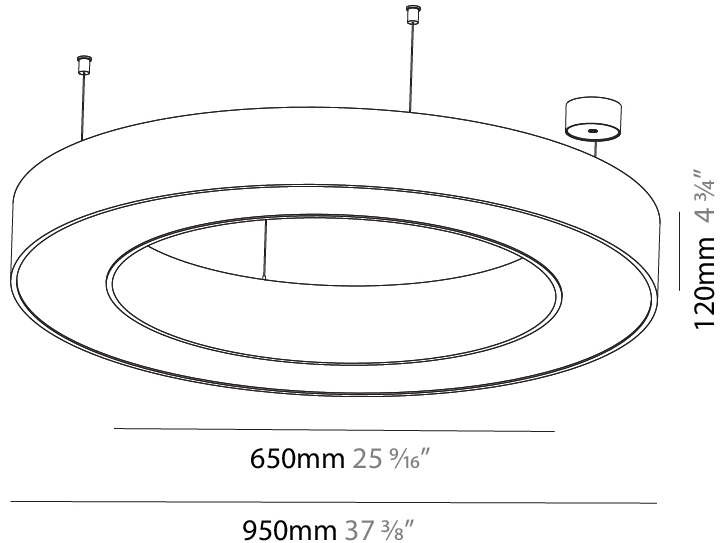

GENERAL

Series: Glorious
Subseries: Glorious
Brand: Prolight
Division: Architectural
Mounting Type: Suspension
Mounting Location: Ceiling
Subcategory: Ambient

PHYSICAL

Shape: Round
Diameter (mm): 950
Diameter (in): 37 ³/₈
Height (mm): 120
Height (in): 4 ³/₄
Max. Overall Height (mm): 2120
Max. Overall Height (in): 83 ⁷/₁₆
Light Distribution: Direct / Indirect
Weight (kg): 10.395
Weight (lbs): 22.92
Diffuser: PMMA - Opal or Micro-Prism
Fixture Finish: SSR / BKV / CWI / CRY / HAB / UFT / ITA / RUA / FTG / MYG / LOD / PUS / FRO / FUP / KIA / POP / BLS / SPG / MEY / GOH / GUM / CHC / COM / ABZ / JAG / OBR / MOS / ROR
Fixture Material: Aluminum

ELECTRICAL

Lamp Type: LED (Zhaga Standard)
Input Wattage (W): 58.5
Total Output Wattage (W): 52 / 41.6 (3500K)
Dimming: Non-Dimming / Phase Dimming (120Vac only) / 0-10V Dimming
Driver Included: Yes
Driver Location: Integrated
Driver Type: Constant Current
Driver Class: Class 2
Input Voltage (V): 120 - 277
Constant Current (MA): 350 / 900/400 (3500K)

LED

Color Temperature (°K): 3000 / 3500 / 4000
Max. Delivered Lumen (lm): 4150 / 4302 / 4390 Direct / 1850/ 1911 / 150
CRI: >80 CRI
Efficiency (%): 69
Lamp Life (hrs): 50000

OPTICAL

RATINGS AND CERTIFICATIONS

Certified By: Certified for North American Standards
IP rating: IP20

PROJECT _____
TYPE _____
SPECIFIER _____
QUANTITY _____
DATE _____