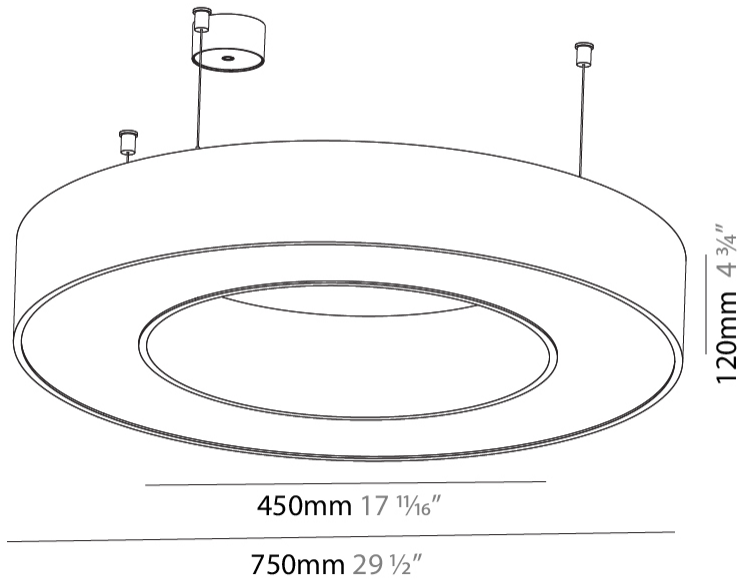

GENERAL

Series: Glorious
Subseries: Glorious
Brand: Prolight
Division: Architectural
Mounting Type: Suspension
Mounting Location: Ceiling
Subcategory: Ambient

PHYSICAL

Shape: Round
Diameter (mm): 750
Diameter (in): 29 1/2
Height (mm): 120
Height (in): 4 3/4
Max. Overall Height (mm): 2120
Max. Overall Height (in): 83 7/16
Light Distribution: Direct / Indirect
Weight (kg): 7.675
Weight (lbs): 16.9
Diffuser: PMMA - Opal or Micro-Prism
Fixture Finish: SSR / BKV / CWI / CRY / HAB / UFT / ITA / RUA / FTG / MYG / LOD / PUS / FRO / FUP / KIA / POP / BLS / SPG / MEY / GOH / GUM / CHC / COM / ABZ / JAG / OBR / MOS / ROR
Fixture Material: Aluminum

ELECTRICAL

Lamp Type: LED (Zhaga Standard)
Input Wattage (W): 45
Total Output Wattage (W): 40 / 32 (3500K)
Dimming: Non-Dimming / Phase Dimming (120Vac only) / 0-10V Dimming
Driver Included: Yes
Driver Location: Integrated
Driver Type: Constant Current
Driver Class: Class 2
Input Voltage (V): 120 - 277
Constant Current (MA): 350 / 600/400 (3500K)

LED

Color Temperature (°K): 3000 / 3500 / 4000
Max. Delivered Lumen (lm): 2770 / 2862 / 2920 Direct / 1380 / 1440 / 1470 Indirect
CRI: >80 CRI
Efficiency (%): 71
Lamp Life (hrs): 50000

OPTICAL

RATINGS AND CERTIFICATIONS

Certified By: Certified for North American Standards
IP rating: IP20