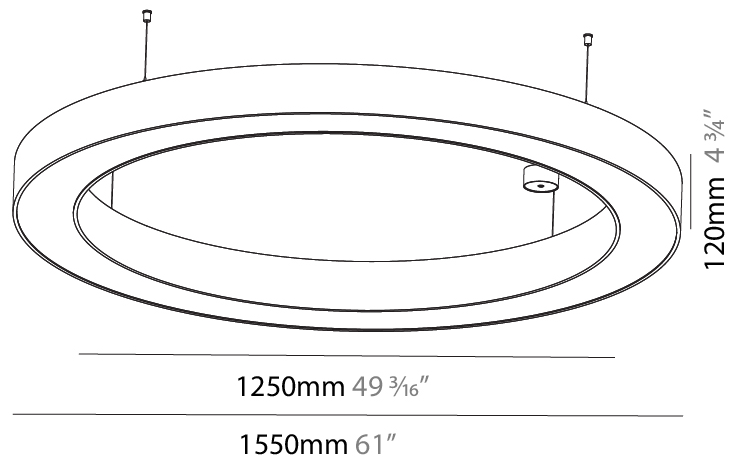

GENERAL

Series: Glorious
Subseries: Glorious
Brand: Prolight
Division: Architectural
Mounting Type: Suspension
Mounting Location: Ceiling
Subcategory: Ambient

PHYSICAL

Shape: Round
Diameter (mm): 1550
Diameter (in): 61
Height (mm): 120
Height (in): 4 ³/₄
Max. Overall Height (mm): 2120
Max. Overall Height (in): 83 ⁷/₁₆
Light Distribution: Direct / Indirect
Weight (kg): 16.737
Weight (lbs): 36.90
Diffuser: PMMA - Opal or Micro-Prism
Fixture Finish: SSR / BKV / CWI / CRY / HAB / UFT / ITA / RUA / FTG / MYG / LOD / PUS / FRO / FUP / KIA / POP / BLS / SPG / MEY / GOH / GUM / CHC / COM / ABZ / JAG / OBR / MOS / ROR
Fixture Material: Aluminum

ELECTRICAL

Lamp Type: LED (Zhaga Standard)
Input Wattage (W): 110
Total Output Wattage (W): 88 / 70.4 (3500K)
Dimming: Non-Dimming / Phase Dimming (120Vac only) / 0-10V Dimming
Driver Included: Yes
Driver Location: Integrated
Driver Type: Constant Current - 120 / 277Vac
Driver Class: Class 2
Input Voltage (V): 120 - 277
Constant Current (MA): 350 / 700/800 (3500K)

LED

Color Temperature (°K): 3000 / 3500 / 4000
Max. Delivered Lumen (lm): 6920 / 7164 / 7310 Direct / 4530 / 4938 / 4790 Indirect
CRI: >80 CRI
Efficiency (%): 68
Lamp Life (hrs): 50000

OPTICAL

RATINGS AND CERTIFICATIONS

Certified By: Certified for North American Standards
IP rating: IP20