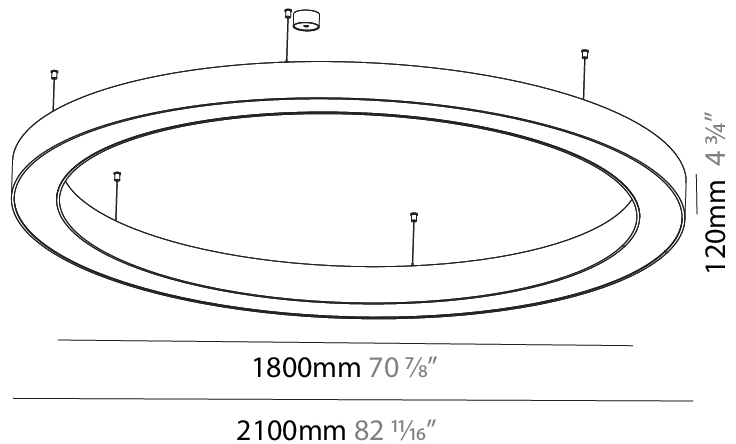

GENERAL

Series: Glorious
Subseries: Glorious
Brand: Prolight
Division: Architectural
Mounting Type: Suspension
Mounting Location: Ceiling
Subcategory: Ambient

PHYSICAL

Shape: Round
Diameter (mm): 2100
Diameter (in): 82 ¹¹/₁₆
Height (mm): 120
Height (in): 4 ³/₄
Max. Overall Height (mm): 2120
Max. Overall Height (in): 83 ⁷/₁₆
Light Distribution: Direct / Indirect
Weight (kg): 26.817
Weight (lbs): 59.12
Diffuser: PMMA - Opal
Fixture Finish: [SSR / BKV / CWI / CRY / HAB / UFT / ITA / RUA / FTG / MYG / LOD / PUS / FRO / FUP / KIA / POP / BLS / SPG / MEY / GOH / GUM / CHC / COM / ABZ / JAG / OBR / MOS / ROR](#)
Fixture Material: Aluminum

ELECTRICAL

Lamp Type: LED (Zhaga Standard)
Input Wattage (W): 165
Total Output Wattage (W): 132 / 105.6 (3500K)
Dimming: [Non-Dimming / Phase Dimming (120Vac only) / 0-10V Dimming](#)
Driver Included: Yes
Driver Location: Integrated
Driver Type: Constant Current - 120 / 277Vac
Driver Class: Class 2
Input Voltage (V): 120 - 277
Constant Current (MA): 350 / 700/600 (3500K)

LED

[Color Temperature (°K): 3000 / 3500 / 4000](#)
Max. Delivered Lumen (lm): 9690 / 10035 / 10240 Direct / 7670 / 7938 / 8100 Indirect
CRI: >80 CRI
Efficiency (%): 70
Lamp Life (hrs): 50000

OPTICAL

RATINGS AND CERTIFICATIONS

Certified By: Certified for North American Standards
IP rating: IP20